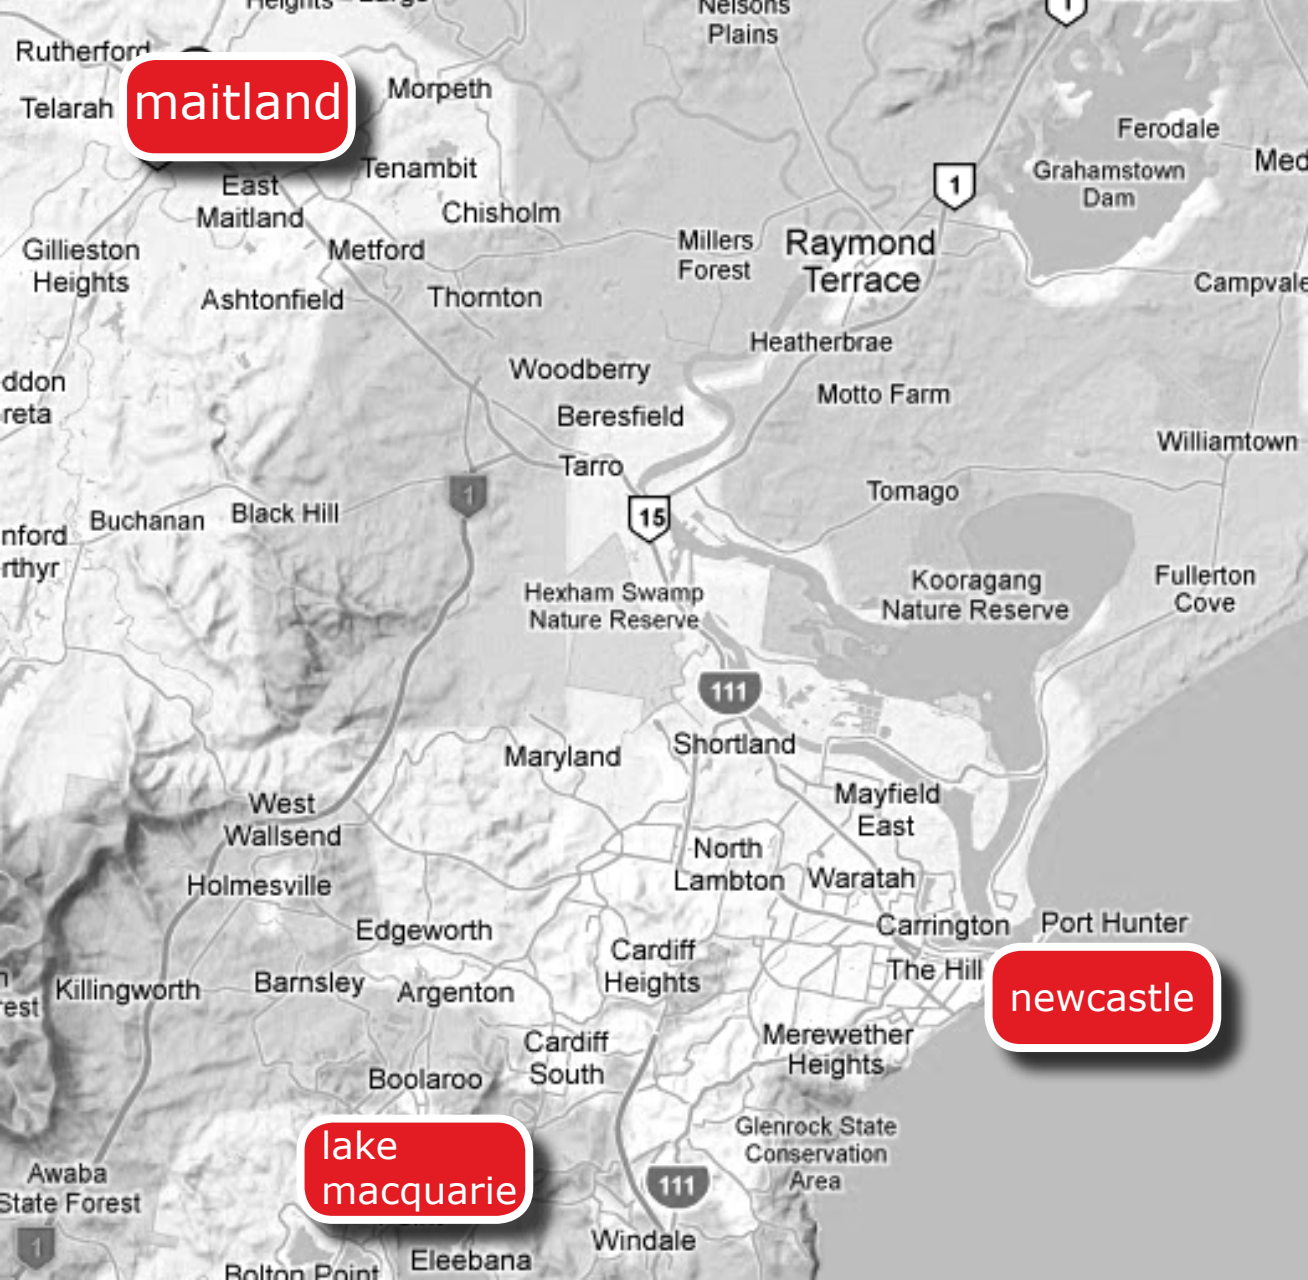

maitland

lake macquarie

newcastle